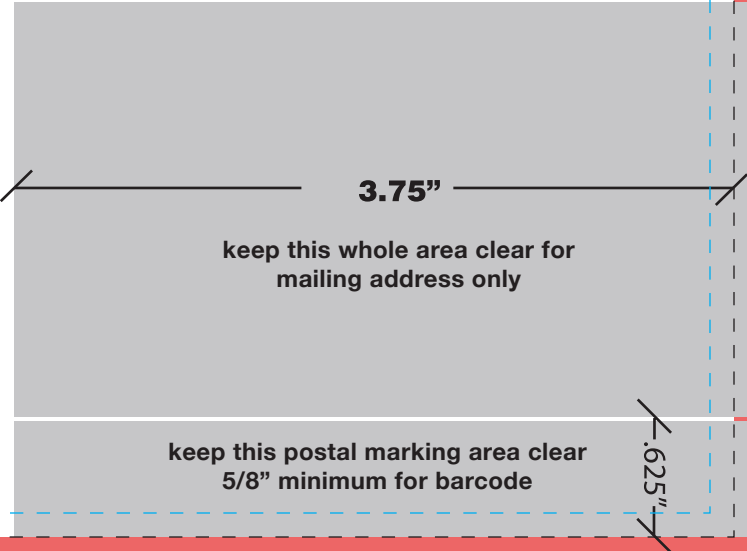

### cut line

This is where your artwork will be trimmed.  
(Finished size ordered)

### safety

All text must be kept within the blue line

*4" x 9" Invitation Card (front)*

Please delete this guideline before submitting your design to print.

area for return address  
return address required  
return address required

keep clear  
for the  
indicia

**ARTWORK WITH BORDERS**

Minimum border thickness must be 1/4 (0.25") thick plus the 1/8 (0.125") bleed for correct print ready artwork. Total border size from the bleed lines 3/8 (0.375"). Border example on the left.

*4" x 9" Invitation Card  
Mailing (back)*

**bleed**

Artwork that reaches the outline needs to extend to the edge of the red line.

**cut line**

This is where your artwork will be trimmed.  
(Finished size ordered)