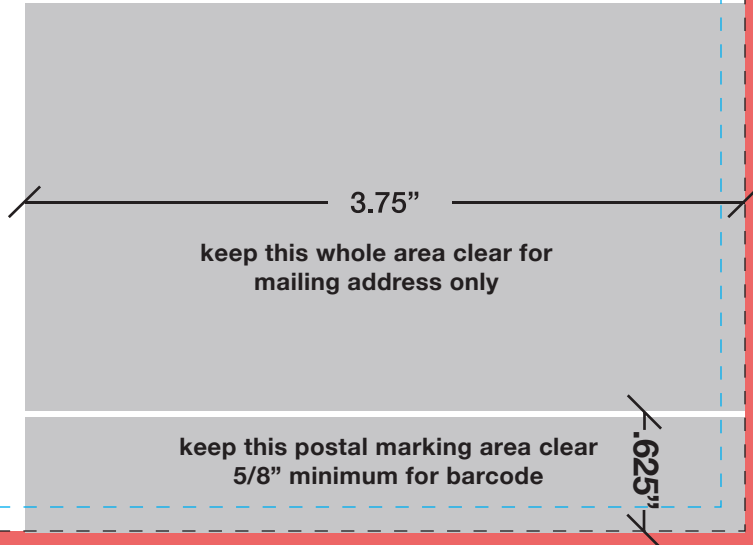

area for return address
return address required
return address required

keep clear
for the
indicia

ARTWORK WITH BORDERS

Minimum border thickness must be 1/4 (0.25") thick plus the 1/8 (0.125") bleed for correct print ready artwork. Total border size from the bleed line is 3/8 (0.375"). Border example on the left.

5" x 8" Postcard Mailing (back)

bleed

Artwork that reaches the outline needs to extend to the edge of the **red line**.

cut line

This is where your artwork will be trimmed.
(Finished size ordered)

safety

All text must be kept within the **blue line**

Please delete this guideline before submitting your design to print.